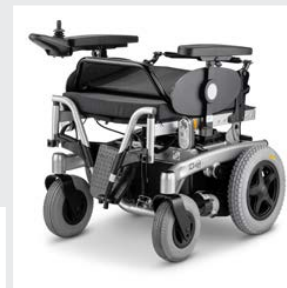

iCHAIR MC BASiC 1.609

Authorised client weight
120 kg + 10 kg additional load

MEYRA®

E-POWER

Long-life LED light

VR2 control

Puncture-resistant tyres

Foldable backrest

Simple, reliable, made in germany

COST EFFECTIVENESS

- Effectiveness thanks to simple maintenance and easy servicing
- High-quality motors "made in Germany"
- Long-life LED light
- Modular design of the iChair family means great compatibility of components
- Multiple settings allow for individual adjustment

THERAPEUTIC BENEFITS

- Ideal for maintaining mobility at home, at the desk and around the office

APPLICATIONS

- For both indoors and out
- For long-term, all-day use promoting independent mobility
- For working and active people who require a wheelchair for numerous different everyday situations
- Interior spaces are mastered with ease thanks to the compact design and high manoeuvrability