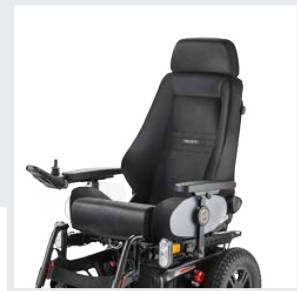

iCHAIR MC2 RS 1.615

Authorised user weight
160 kg + 10 kg additional load

MEYRA®

E-POWER

15" drive wheels

Side guard lighting with custom engraving

Black-red RS design

Recaro seat in black Artificial leather

Extremely sporty

COST EFFECTIVENESS

- efficiency thanks to simple maintenance and a high degree of ease in servicing
- little need for repairs as a result of the use of high-end and long-life components
- the modular design of the iChair family means great compatibility of components
- multiple settings allow for individual adjustment
- optimal user size limits such as a standard user weight of 160 kg make reuse easier

THERAPEUTIC BENEFITS

- ideal for maintaining mobility at home, at the work station and around the office
- effective pressure relief and relaxed positioning for long periods of sitting are facilitated by the large, electrically operated adjusting areas
- various seat units for corresponding to individual needs

APPLICATIONS

- for both indoors and out
- for permanent and all-day use for independent mobility, even for more advanced functional disorders
- for working and active people who require a wheelchair for numerous different everyday situations
- suitable for outdoor use thanks to large tyres as standard and optionally available 10 km/h version
- interior spaces are mastered with ease thanks to the compact design and high manoeuvrability