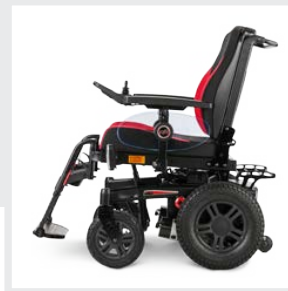

iCHAIR MC2 RS 1.615

Authorised user weight
160 kg + 10 kg additional load

MEYRA®

E-POWER

15" drive wheels

Side guard lighting with custom engraving

Black-red RS design

Recaro seat in black Artificial leather

Extremely sporty

COST EFFECTIVENESS

- efficiency thanks to simple maintenance and a high degree of ease in servicing
- little need for repairs as a result of the use of high-end and long-life components
- the modular design of the iChair family means great compatibility of components
- multiple settings allow for individual adjustment
- optimal user size limits such as a standard user weight of 160 kg make reuse easier

THERAPEUTIC BENEFITS

- ideal for maintaining mobility at home, at the work station and around the office
- effective pressure relief and relaxed positioning for long periods of sitting are facilitated by the large, electrically operated adjusting areas
- various seat units for corresponding to individual needs

APPLICATIONS

- for both indoors and out
- for permanent and all-day use for independent mobility, even for more advanced functional disorders
- for working and active people who require a wheelchair for numerous different everyday situations
- suitable for outdoor use thanks to large tyres as standard and optionally available 10 km/h version
- interior spaces are mastered with ease thanks to the compact design and high manoeuvrability