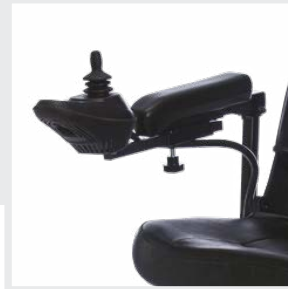

IGO

1.064

Authorised
user weight of 120 kg

MEYRA®

Turning radius of 500 mm

Can be disassembled into three pieces

Easy to use

Intermediate wheel drive

The space-saving wonder

ADJUSTMENTS

- Compact dimensions
- Lightweight construction, can be disassembled into three pieces for easy transport

CONTROLS

- Very simple controls
- Can be easily turned thanks to its intermediate wheel drive and a turning radius of 500 mm